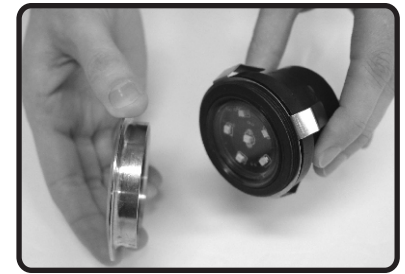

Sirius

4113601 LED blue 12V 1W - 5 Lumen

SMD LED unit 6x
12V 1W
blue

AC282

GS026 (Frosted)
GS026-1 (Clear)

RB017

AC323

AC119-1

SS ring should be tightened before final assembly.